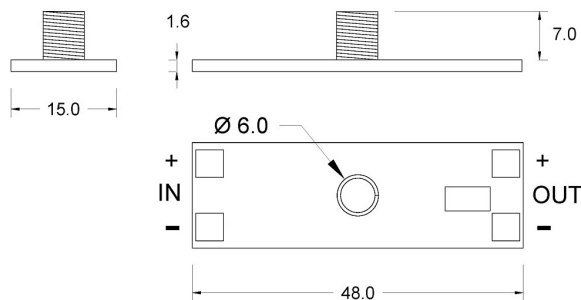

CAP01

DIMENSIONS

TECHNICAL DATA

Power supply	12 - 24 V
Max Power	20 - 35 W
Insulation class	III
IP grade	IP20
Switch	Touch

PRODUCT CODES

CODE
91234978

PRODUCT SPECIFICATIONS

Positioned below the screen with blue presence light.
You touch the illuminated part of the screen and switch the lamp on/off.