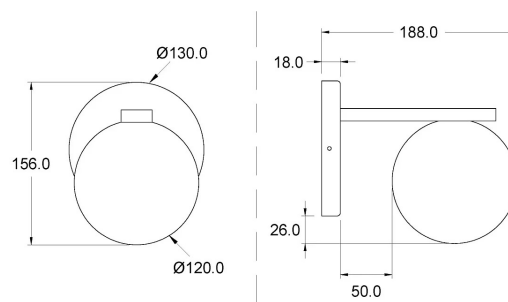

## TECHNICAL DATA

Power supply	230 V
Lamp socket	G9
Source	G9 Led
Brightness	350 lm
Light colour	4000 K
CRI	>90
Insulation class	II
IP grade	IP44
Finish	Nero opaco
Photobiological safety	Exempt risk group
Output cable	100 mm

## DIMENSIONS

## PRODUCT CODES

CODE	POWER
9570092252	5 W