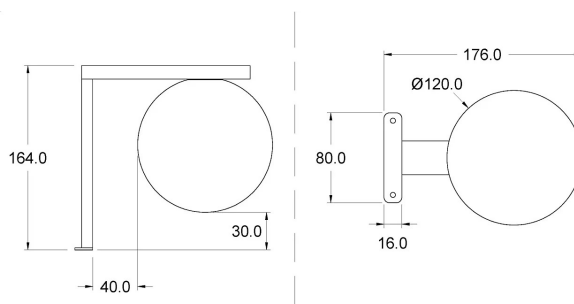

CALIPSO

TECHNICAL DATA

Power supply	230 V
Lamp socket	G9
Source	G9 Led
Brightness	350 lm
Light colour	4000 K
CRI	>90
Insulation class	II
IP grade	IP44
Finish	Nero opaco
Photobiological safety	Exempt risk group
Output cable	800 mm

DIMENSIONS

MOUNTING

PRODUCT CODES

CODE	POWER
9570092250	5 W

LIGHT DIFFUSION

POSSIBILITY OF PRODUCT CUSTOMISATION

Dimensione lampada e staffa fissaggio

Temperatura colore sorgente luminosa