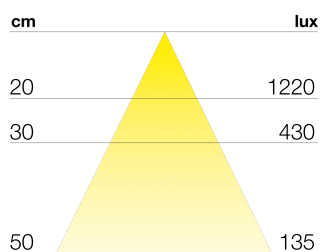

CALIPSO

TECHNICAL DATA

Power supply	230 V
Lamp socket	G9
Source	G9 Led
Brightness	350 lm
Light colour	4000 K
CRI	>90
Insulation class	II
IP grade	IP44
Finish	Nero opaco
Photobiological safety	Exempt risk group
Output cable	800 mm

DIMENSIONS

MOUNTING

PRODUCT CODES

CODE	POWER
9570092250	5 W

LIGHT DIFFUSION

POSSIBILITY OF PRODUCT CUSTOMISATION

Dimensione lampada e staffa fissaggio

Temperatura colore sorgente luminosa