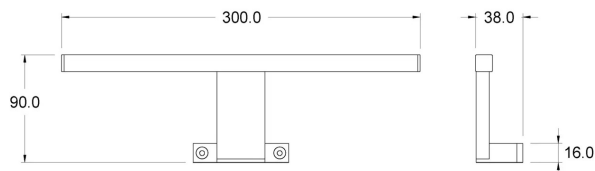

BELLATRIX

TECHNICAL DATA

Power supply	230 V
Light colour	4000 K
CRI	>80
Insulation class	II
IP grade	IP44
Photobiological safety	Exempt risk group
Output cable	300 mm

Integrated power supply unit

DIMENSIONS

PRODUCT CODES

CODE	LENGTH	POWER	BRIGHTNESS	FINISH
93600486	300 mm	5 W	650 lm	chrome
93600488	600 mm	10 W	1500 lm	chrome
93600490	300 mm	5 W	650 lm	black
93600492	600 mm	10 W	1500 lm	black

MOUNTING

LIGHT DIFFUSION