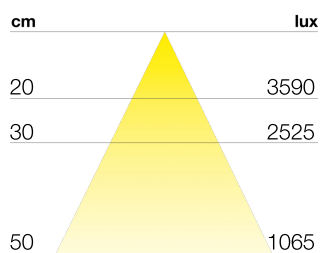

ASTRO

TECHNICAL DATA

Power supply	24 V
Source	SL240
Light colour	4000 K
CRI	>90
Insulation class	III
IP grade	IP44
Finish	sabbiato
Photobiological safety	Exempt risk group
Output cable	700 mm

230V-50/60Hz power supply unit included in packaging

PRODUCT CODES

CODE	LENGTH	POWER	BRIGHTNESS
95700263	220 mm	10,5 W	400 lm
95700264	330 mm	16,5 W	560 lm

LIGHT DIFFUSION

DIMENSIONS

MOUNTING

POSSIBILITY OF PRODUCT CUSTOMISATION

Dimensione lampada e staffa fissaggio