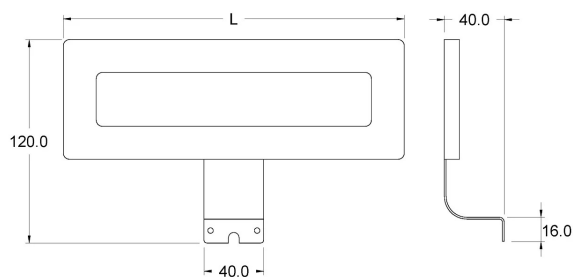

ASTRO

TECHNICAL DATA

Power supply	24 V
Source	SL240
Light colour	4000 K
CRI	>90
Insulation class	III
IP grade	IP44
Finish	sabbiato
Photobiological safety	Exempt risk group
Output cable	700 mm

230V-50/60Hz power supply unit included in packaging

PRODUCT CODES

CODE	LENGTH	POWER	BRIGHTNESS
95700263	220 mm	10,5 W	400 lm
95700264	330 mm	16,5 W	560 lm

LIGHT DIFFUSION

DIMENSIONS

MOUNTING

POSSIBILITY OF PRODUCT CUSTOMISATION

Dimensione lampada e staffa fissaggio