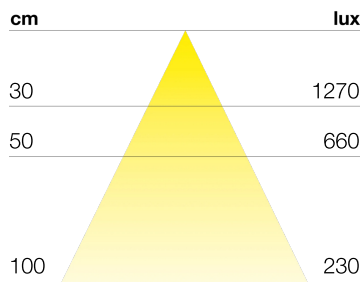

ALBA

TECHNICAL DATA

Power supply	230 V
Source	SL120
Light colour	6000 K
CRI	>90
Insulation class	II
IP grade	IP20
Switch	Dimmer
Finish	alluminio
Photobiological safety	Exempt risk group
Output cable	1800 mm

Integrated power supply unit

LIGHT DIFFUSION

MOUNTING

DIMENSIONS

ALBA

Integrated dimmer for light intensity adjustment

PRODUCT CODES

CODE	LENGTH	POWER	BRIGHTNESS
95700600	410 mm	3.3 W	268 lm
95700602	560 mm	4.8 W	394 lm
95700604	860 mm	7.8 W	646 lm
95700606	1160 mm	11 W	898 lm