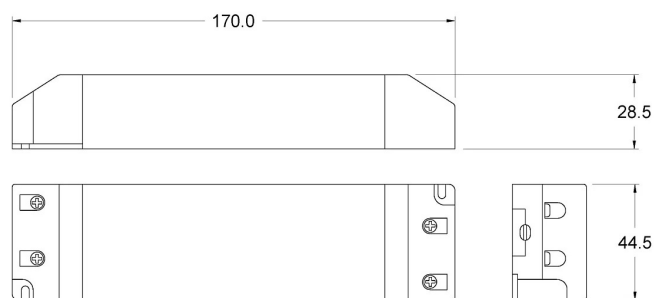

## DIMENSIONS

## PRODUCT CODES

CODE	TENSION	SECONDARY	MAX POWER	IP GRADE	PRIMARY WIRING	SECONDARY WIRING
9022078608	230 V	24 Vdc	75 W	IP20	1500 mm	150 mm