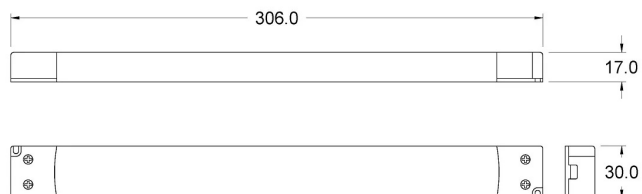

## DIMENSIONS

## PRODUCT CODES

CODE	TENSION	SECONDARY	MAX POWER	IP GRADE
9022074324	120 - 230 V	24 Vdc	60 - 75 W	IP20