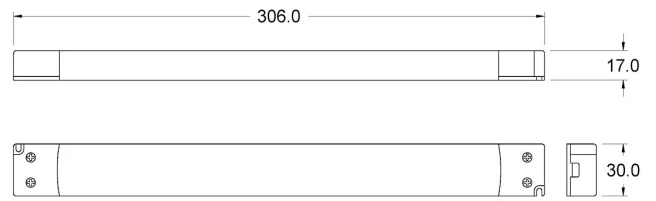

## DIMENSIONS

## PRODUCT CODES

CODE	TENSION	SECONDARY	MAX POWER	IP GRADE
9022074310	120 - 230 V	12 Vdc	60 - 75 W	IP20