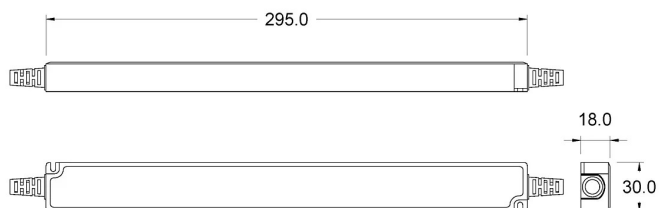

## DIMENSIONS

## PRODUCT CODES

CODE	TENSION	SECONDARY	MAX POWER	IP GRADE	PRIMARY WIRING	SECONDARY WIRING
90220792	230 V	12 Vdc	60 W	IP66	300 mm	300 mm