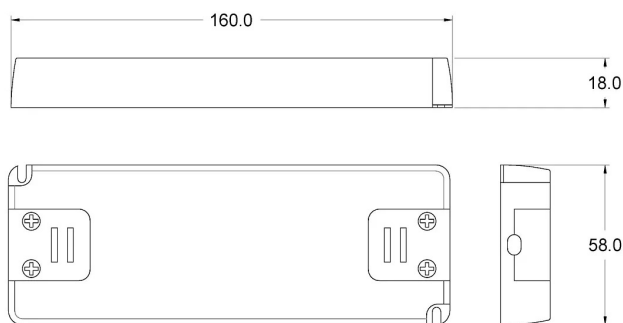

AL50-24-C

DIMENSIONS

PRODUCT CODES

CODE	TENSION	SECONDARY	MAX POWER	IP GRADE	PRIMARY WIRING	SECONDARY WIRING
9022078606	230 V	24 Vdc	50 W	IP20	1500 mm	150 mm