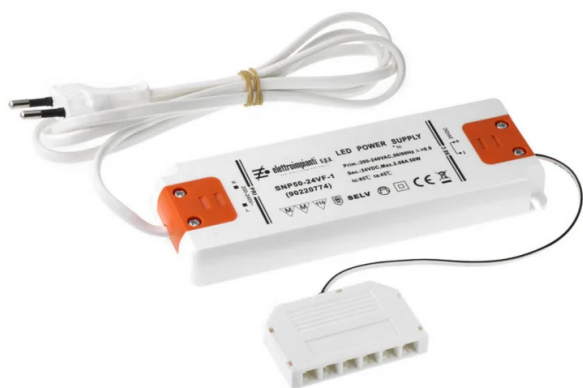

AL50-24-C

DIMENSIONS

PRODUCT CODES

CODE	TENSION	SECONDARY	MAX POWER	IP GRADE	PRIMARY WIRING	SECONDARY WIRING
9022078606	230 V	24 Vdc	50 W	IP20	1500 mm	150 mm