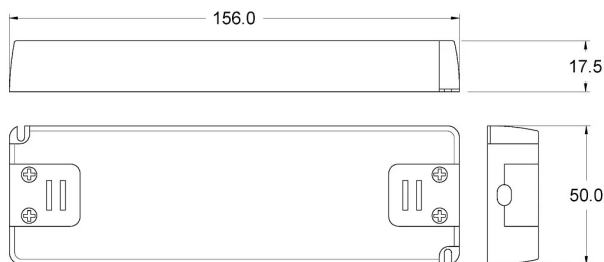

## DIMENSIONS

## PRODUCT CODES

CODE	TENSION	SECONDARY	MAX POWER	IP GRADE	PRIMARY WIRING	SECONDARY WIRING
9022078604	230 V	24 Vdc	30 W	IP20	1500 mm	150 mm