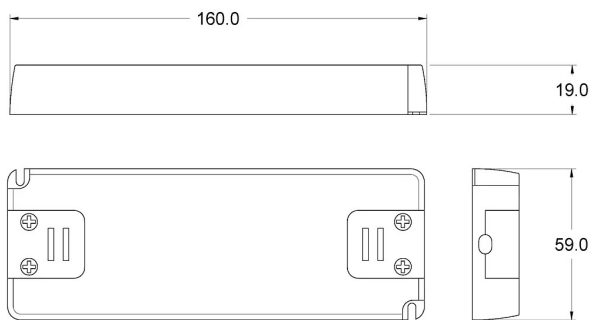

## DIMENSIONS

## PRODUCT CODES

CODE	TENSION	SECONDARY	MAX POWER	IP GRADE
90220743	120 V	12 Vdc	30 W	IP20