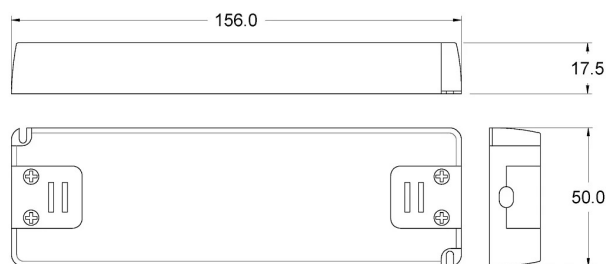

## DIMENSIONS

## PRODUCT CODES

CODE	TENSION	SECONDARY	MAX POWER	IP GRADE	PRIMARY WIRING	SECONDARY WIRING
95432322	230 V	12 Vdc	30 W	IP20	1500 mm	150 mm