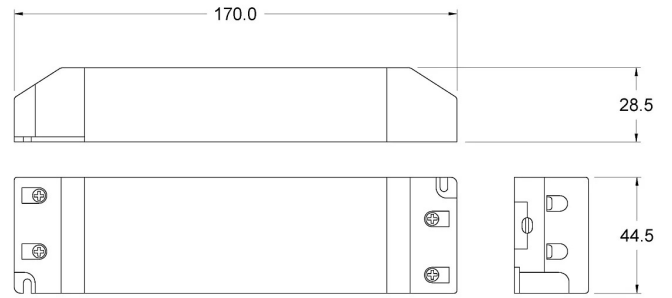

## DIMENSIONS

## PRODUCT CODES

CODE	TENSION	SECONDARY	MAX POWER	IP GRADE
90220776	230 V	24 Vdc	75 W	IP20