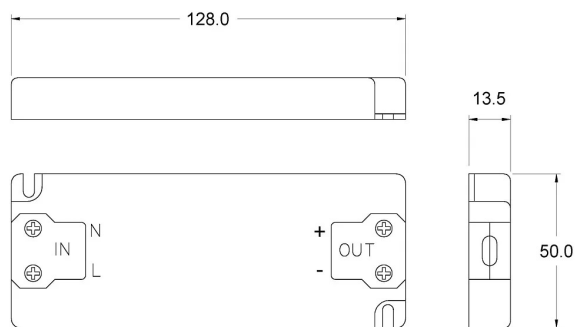

AL20-24

DIMENSIONS

PRODUCT CODES

CODE	TENSION	SECONDARY	MAX POWER	IP GRADE
9022077514	230 V	24 Vdc	20 W	IP20