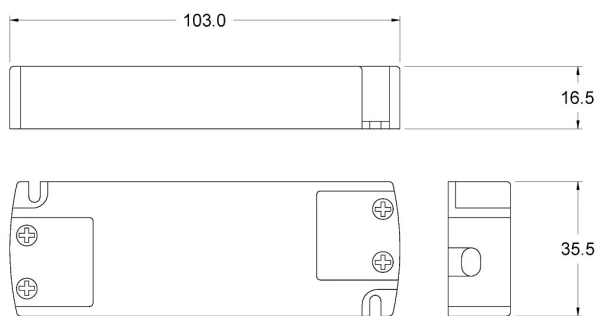

AL15-24-C

DIMENSIONS

PRODUCT CODES

CODE	TENSION	SECONDARY	MAX POWER	IP GRADE	PRIMARY WIRING	SECONDARY WIRING
9022078602	230 V	24 Vdc	15 W	IP20	1500 mm	150 mm