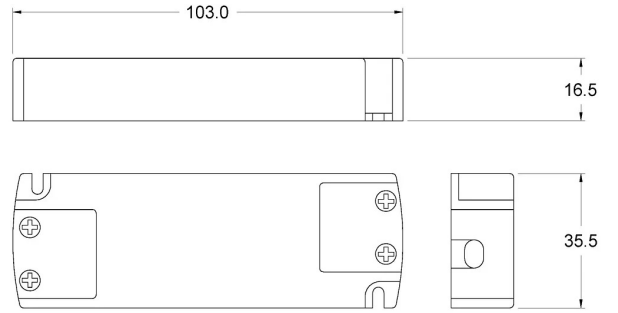

## DIMENSIONS

## PRODUCT CODES

| CODE       | TENSION | SECONDARY | MAX POWER | IP GRADE | PRIMARY WIRING | SECONDARY WIRING |
|------------|---------|-----------|-----------|----------|----------------|------------------|
| 9022078800 | 230 V   | 12 Vdc    | 15 W      | IP20     | 1500 mm        | 2000 mm          |