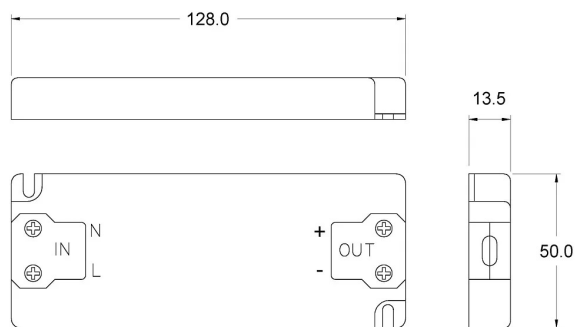

AL20-12

DIMENSIONS

PRODUCT CODES

| CODE | TENSION | SECONDARY | MAX POWER | IP GRADE |
|----------|---------|-----------|-----------|----------|
| 90220717 | 230 V | 12 Vdc | 20 W | IP20 |